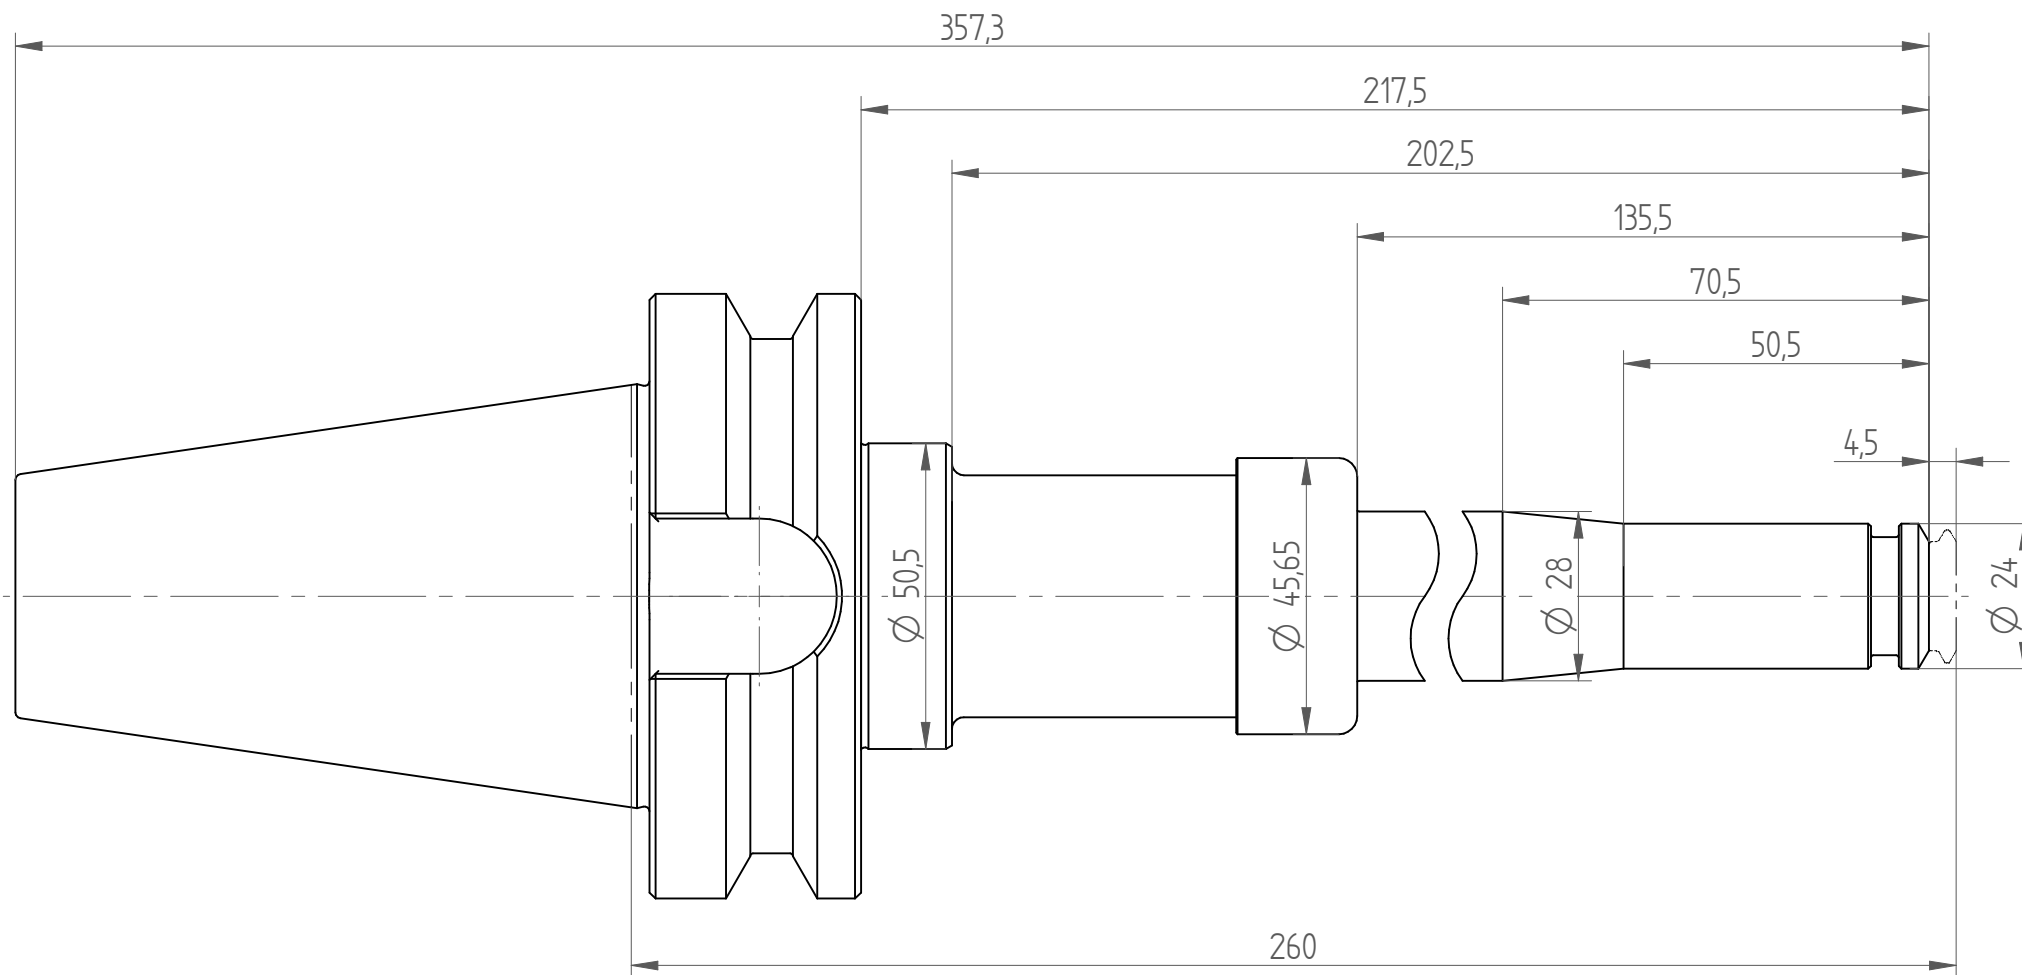

Swiss
Precision
Tools

REGO-FIX®

REGO-FIX AG
Obermattweg 60
4456 Tenniken / Switzerland

Phone +41 61 976 14 66
Fax +41 61 976 14 14
www.rego-fix.com

This is a non-controlled copy. All information given herein is subject to change without notice

The information given herein has been carefully checked and is believed to be correct. REGO-FIX, however, assumes no responsibility or liability for any errors, inaccuracies or omissions that may appear in this drawing

This document is subject to copyright laws. No part of this document may be reproduced or transmitted in any form or any means, electronic or mechanic, for any purpose, without the express written permission of REGO-FIX

Type : BT50_PG15x260_XL
Part No. : 885173090
Date : 22.01.2015
Scale : 1:1.25